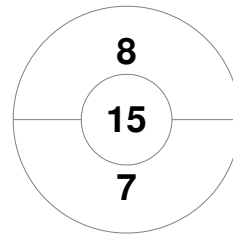

<b>Canterbury</b>				
Timeouts	18	37	GK Subs	37

Penalty Corners

Slough

Canterbury

Circle Entries

Slough

Canterbury

Shots

Slough

Canterbury

Shots on Target

Slough

Canterbury

Possession %

Slough

Canterbury