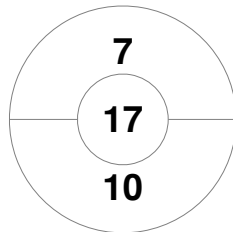

<b>Canterbury</b>				
Timeouts	18	37	GK Subs	37

Penalty Corners

Slough

Canterbury

Circle Entries

Slough

Canterbury

Shots

Slough

Canterbury

Shots on Target

Slough

Canterbury

Possession %

Slough

Canterbury