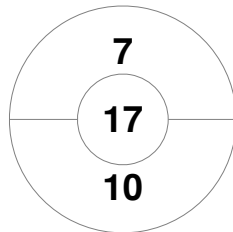

Canterbury