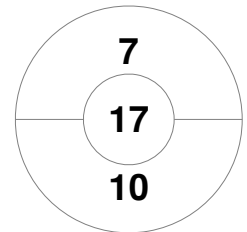

Canterbury				
Timeouts	18	37	GK Subs	37

Penalty Corners

Slough

Canterbury

Slough

Canterbury

Circle Entries

Shots

Slough

Canterbury

Slough

Shots on Target

Canterbury

Possession %

Slough

Canterbury