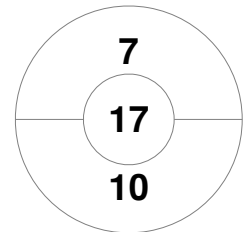

<b>Canterbury</b>				
Timeouts	18	37	GK Subs	37

Penalty Corners

Slough

Canterbury

Circle Entries

Slough

Canterbury

Shots

Slough

Canterbury

Shots on Target

Slough

Canterbury

Possession %

Slough

Canterbury