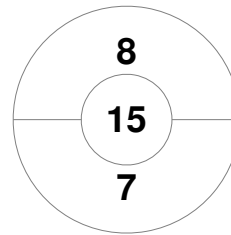

<b>Canterbury</b>				
Timeouts	18	37	GK Subs	37

Penalty Corners

Slough

Canterbury

Circle Entries

Slough

Canterbury

Shots

Slough

Canterbury

Shots on Target

Slough

Canterbury

Possession %

Slough

Canterbury