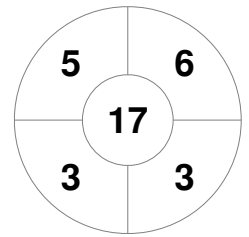

Match Statistics

Match #	Date	Time	Pool / Class	Pitch
1	22 Apr 2017	11:00	Semi Final 1	Pitch 1

Wimbledon	Official	1	2	3	4	T	Hampstead & Westminster
	Wimbledon	1	1	0	0	2	
	Hamp&West	0	0	0	1	1	

Penalty Corners

Wimbledon

Hamp&West

Circle Entries

Wimbledon

Hamp&West

Shots

Wimbledon

Hamp&West