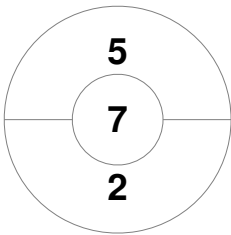

Penalty Corners

Knole Park