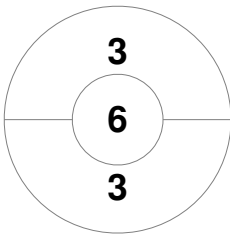

Penalty Corners

Cheltenham