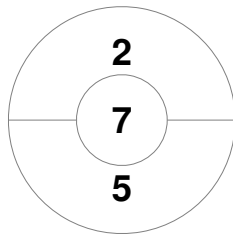

Penalty Corners

BEE W1

GUI 1

BEE W1

GUI 1

Circle Entries

Shots

BEE W1