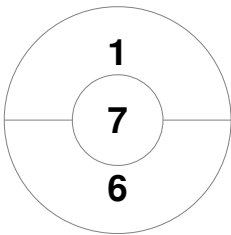

Penalty Corners

BEE W1

GUI 1

Circle Entries

BEE W1

GUI 1

Shots

BEE W1