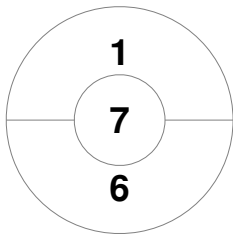

Penalty Corners

BEE W1

GUI 1

BEE W1

GUI 1

Circle Entries

Shots

BEE W1