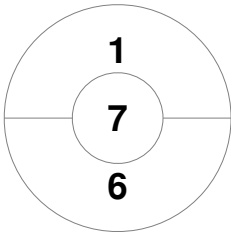

Penalty Corners

BEE W1

GUI 1

BEE W1

GUI 1

Circle Entries

Shots

BEE W1