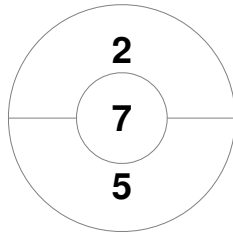

Penalty Corners

BEE W1

GUI 1

BEE W1

GUI 1

Circle Entries

Shots

BEE W1