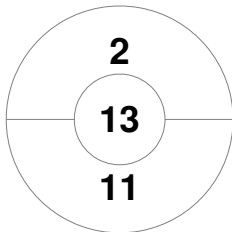

Circle Entries

Shots

Bowdon H