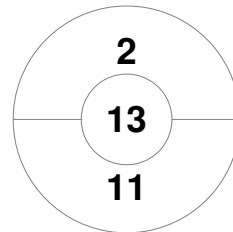

Official	1	2	T
Bowdon H	0	2	2
Canterbury	2	2	4

Canterbury				
Timeouts	20	38	GK Subs	

Penalty Corners

Bowdon H

Canterbury

Bowdon H

Canterbury

Circle Entries

Shots

Bowdon H

Canterbury

Shots on Target

Bowdon H

Canterbury

Possession %

Bowdon H