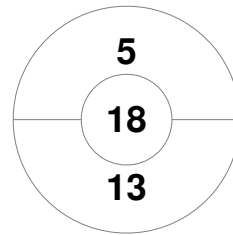

Official	1	2	T
Bowdon H	0	2	2
Canterbury	2	2	4

Canterbury				
Timeouts	20	38	GK Subs	

Penalty Corners

Bowdon H

Canterbury

Bowdon H

Canterbury

Circle Entries