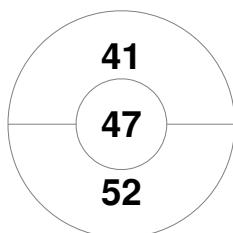

Official	1	2	T
Bowdon H	0	2	2
Canterbury	2	2	4

Canterbury				
Timeouts	20	38	GK Subs	

Penalty Corners

Bowdon H

Canterbury

Bowdon H

Canterbury

Circle Entries

Shots

Bowdon H

Canterbury

Shots on Target

Bowdon H

Canterbury

Possession %

Bowdon H