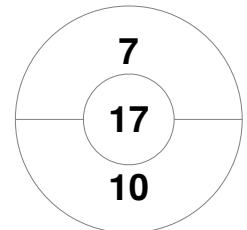

| | | | | |
|-------------------|----|----|---------|----|
| Canterbury | | | | |
| Timeouts | 18 | 37 | GK Subs | 37 |

Penalty Corners

Slough

Canterbury

Slough

Canterbury

Circle Entries

Shots

Slough

Canterbury

Shots on Target

Slough

Canterbury

Possession %

Slough

Canterbury