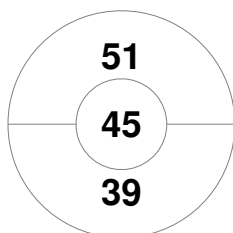

<b>Canterbury</b>				
Timeouts	18	37	GK Subs	37

Penalty Corners

Slough

Canterbury

Slough

Canterbury

Circle Entries

Shots

Slough

Canterbury

Shots on Target

Slough

Canterbury

Possession %

Slough

Canterbury