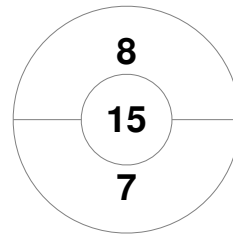

<b>Canterbury</b>				
Timeouts	18	37	GK Subs	37

Penalty Corners

Slough

Canterbury

Slough

Canterbury

Circle Entries

Shots

Slough

Canterbury

Shots on Target

Slough

Canterbury

Possession %

Slough

Canterbury