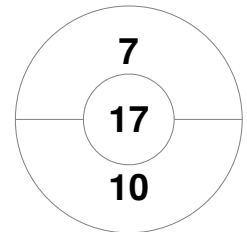

<b>Canterbury</b>				
Timeouts	18	37	GK Subs	37

Penalty Corners

Slough

Canterbury

Slough

Canterbury

Circle Entries

Shots

Slough

Canterbury

Shots on Target

Slough

Canterbury

Possession %

Slough

Canterbury