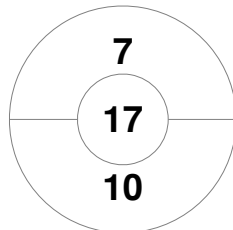

Canterbury