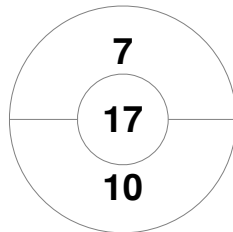

<b>Canterbury</b>				
Timeouts	18	37	GK Subs	37

Penalty Corners

Slough

Canterbury

Slough

Canterbury

Circle Entries

Shots

Slough

Canterbury

Shots on Target

Slough

Canterbury

Possession %

Slough

Canterbury