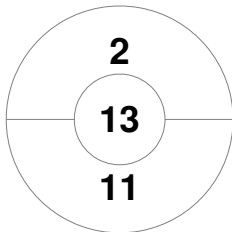

| | | | | |
|-------------------|----|----|---------|--|
| Canterbury | | | | |
| Timeouts | 20 | 38 | GK Subs | |

Penalty Corners

Bowdon H

Canterbury

Bowdon H

Canterbury

Circle Entries

Shots