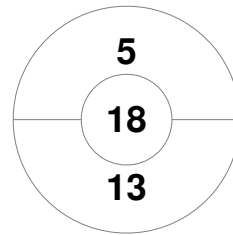

| | | | | |
|-------------------|----|----|---------|--|
| Canterbury | | | | |
| Timeouts | 20 | 38 | GK Subs | |

Penalty Corners

Bowdon H

Canterbury

Bowdon H

Canterbury

Circle Entries

Shots