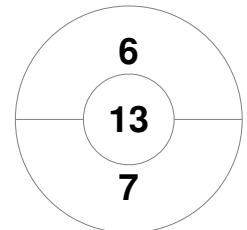

Sutton Coldfield				
Timeouts	36		GK Subs	36

Penalty Corners

Slough

Sutton

Slough

Sutton

Circle Entries

Shots

Slough

Sutton

Shots on Target

Slough

Sutton

Possession %

Slough

Sutton